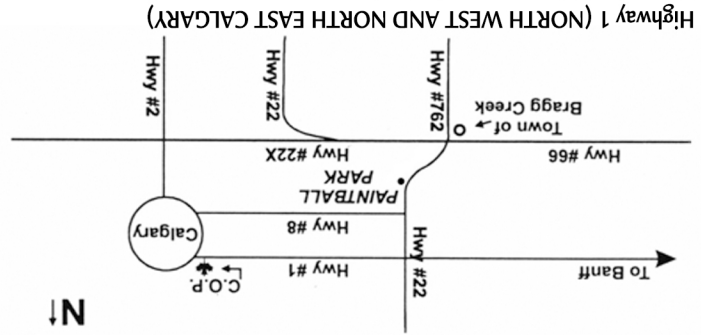

COME TO A SPLATMASTER BIRTHDAY PARTY!

BRAGGCREEKPAINTBALL.COM

All Roads Lead To Bragg Creek Paintball - Just 20 Minutes West Of Calgary

From Highway 1 (NORTH WEST AND NORTH EAST CALGARY)
Take HWY1 (16AVE) west towards Banff
Take the HWY 22 exit towards Bragg Creek
Pass through the traffic circle, continue south
2.5 KM after the traffic circle turn left into our parking lot.
Look for our Bragg Creek Paintball sign on your left.

From Highway 8 (South West Calgary)
Take Highway 8 West towards Bragg Creek
Take the traffic circle, head south to Bragg Creek
3KM after the traffic circle turn left into our parking lot.
Look for our Bragg Creek Paintball sign on your left.

From Highway 22x
Take Highway 22x towards Priddis/Bragg Creek
Turn right on Highway 22 / Cowboy Trail
Come to the 4WAY stop in Bragg Creek, turn right to stay on Highway 22
4KM after the REDWOOD MEADOWS GOLF CLUB, turn right into our parking lot.
Look for our Bragg Creek Paintball sign on your right.